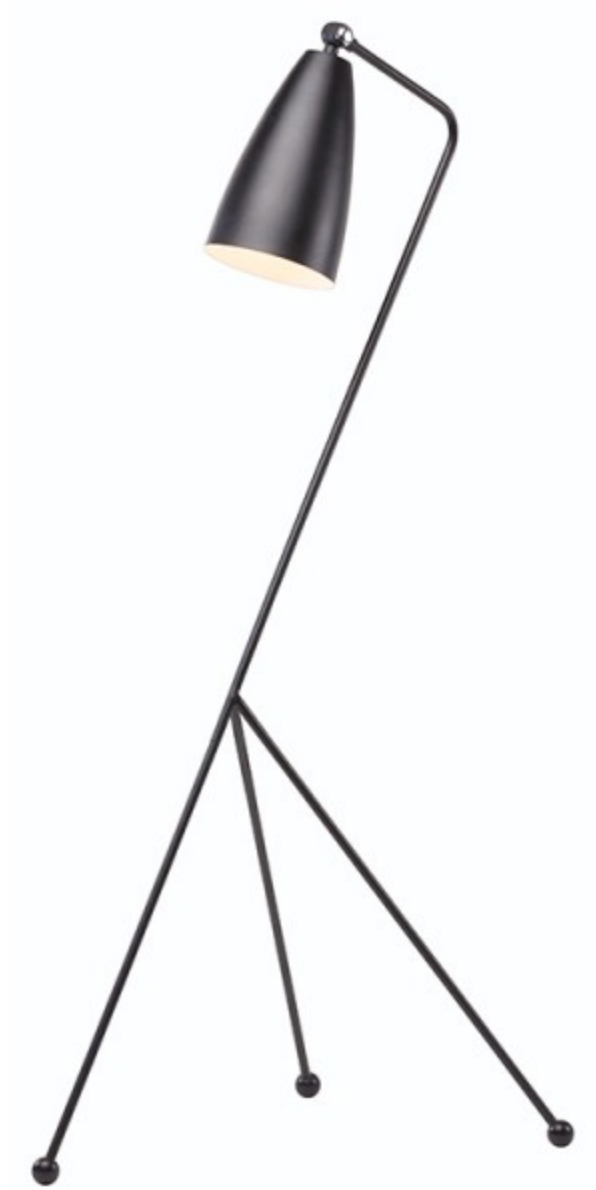

## LUCILLE FLOOR

Smart minimalism defines the Lucille bringing a compact design approach to standard floor lighting. The tripod base of the Lucille achieves a minimal footprint while the flexible shade angles and pivots to personalize the lighting environment.

## LUCILLE FLOOR HGRA147

---

**Colour:**

MATTE BLACK STEEL  
SHADE  
MATTE BLACK BODY

**Bulb Type** E26

**Wattage Per Bulb** 60W

**Total Max Wattage** 60W

**Bulb(S) Included** NO

**Dimensions:** 23 X 19 X 48.5

**Small Parcel:** Small Parcel

---

**Number Of Shades:** 1

**Number Of Sockets:** 1

**O/f Switch Dist.base:** 20

**Power:** 110-120V /60Hz

**Shade Height:** 9.3