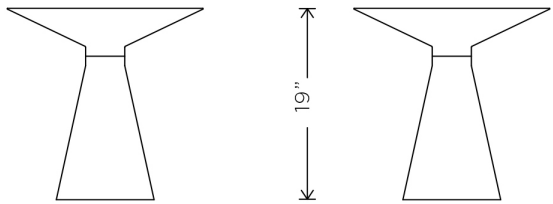

NUOVO

IRIS **SIDE**

The Iris side table is a testament to pure, timeless architectural form.
A brushed gold surface securely fashioned to a rich walnut veneer base creates a striking juxtaposition in detailing and mixed materials.

NUEVO

IRIS SIDE HGNA549

Colour:

BRUSHED STAINLESS TOP
WALNUT VENEER BASE

Dimensions: 15.8 X 15.8 X 19

**Distance Leg To
Edge - Length** 3

**Distance Leg To
Edge - Width** 3

Small Parcel: Small Parcel

Commercially Viable: Commercially viable

Swatch 1: SWSS003

Swatch 2: SWSD009

IRIS SIDE

Dimensions: 15.8 X 15.8 X 19

Distance Leg To Edge - Length 3

Distance Leg To Edge - Width 3

Small Parcel: Small Parcel

Commercially Viable: Commercially viable

Swatch 1: SWSS003

Swatch 2: SWSD009

15.8"

15.8"

15.8"