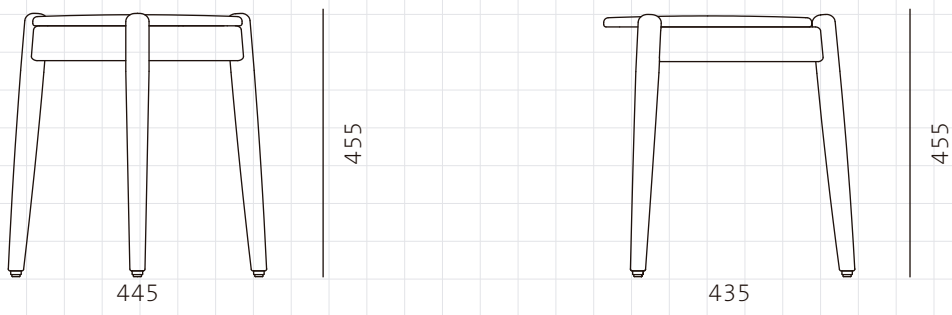

Louisiana Side Table

CODE VW-T110
DIMENSIONS W445 x D435 x H455mm

NET WEIGHT 2.5 kg
ENVIRONMENT Indoor
MATERIALS Solid wood frame, veneer laminate top

*Please refer to website or contact your local representative for complete material swatches.

SHIPPING

Package	Assembled		
Package Qty	1 pcs/box		
Packaging	Measurement (mm)	Volume (cbm)	Gross Weight (kg)
FCL	W510 x D500 x H540	0.14	5.23
LCL/AIR	W530 x D520 x H560	0.15	8.43