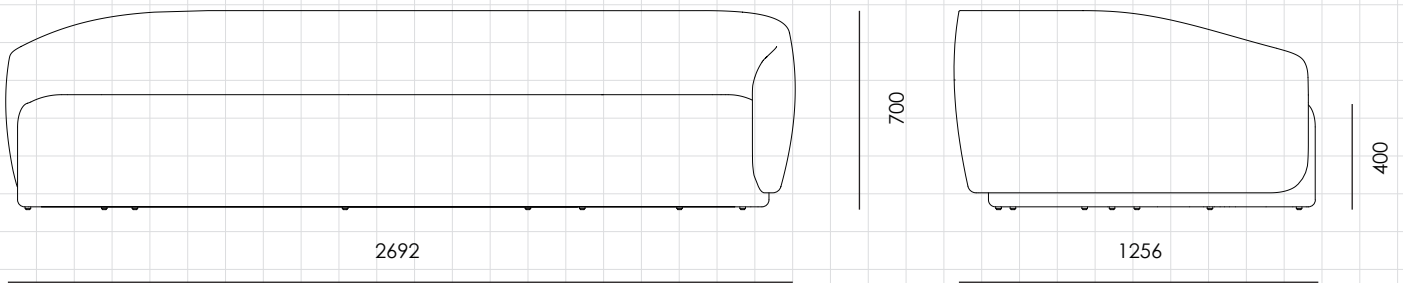

Taylor Sofa

CODE

TA-S420

DIMENSIONS

W2692 x D1256 x H700mm

NET WEIGHT

Seating height: 400mm

ENVIRONMENT

80.0 kg

MATERIALS

Indoor

Solid wood plywood frame, Upholstery

*Please refer to website or contact your local representative for complete material swatches.

SHIPPING

Package	Assembled		
Package Qty	1 pcs/box		
Packaging	Measurement (mm)	Volume (cbm)	Gross Weight (kg)
FCL	W2985 x D1125 x H805	2.70	98.29
LCL/AIR	W3025 x D1165 x H895	3.15	139.24