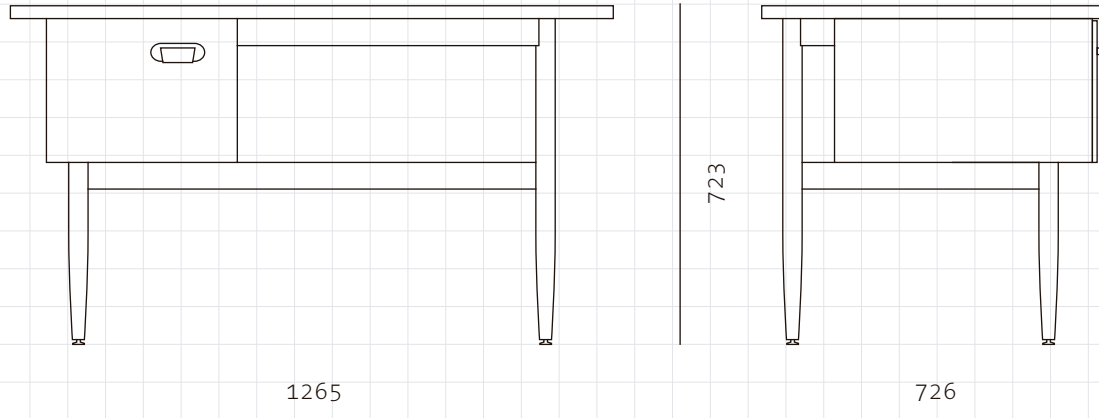

Risom Desk

**CODE**

RI-T710

**DIMENSIONS**

W1265 x D726 x H 723mm

**NET WEIGHT**

38.0 kg

**ENVIRONMENT**

Indoor

**MATERIALS**

Solid wood legs and drawers, veneer laminate top

\*Please refer to website or contact your local representative for complete material swatches.

**SHIPPING**

<b>Package</b>	Assembled		
<b>Package Qty</b>	1 pcs/box		
<b>Packaging</b>	<b>Measurement (mm)</b>	<b>Volume (cbm)</b>	<b>Gross Weight (kg)</b>
<b>FCL</b>	W1330 x D791 x H808	0.85	46.55
<b>LCL/AIR</b>	W1370 x D831 x H898	1.02	59.78