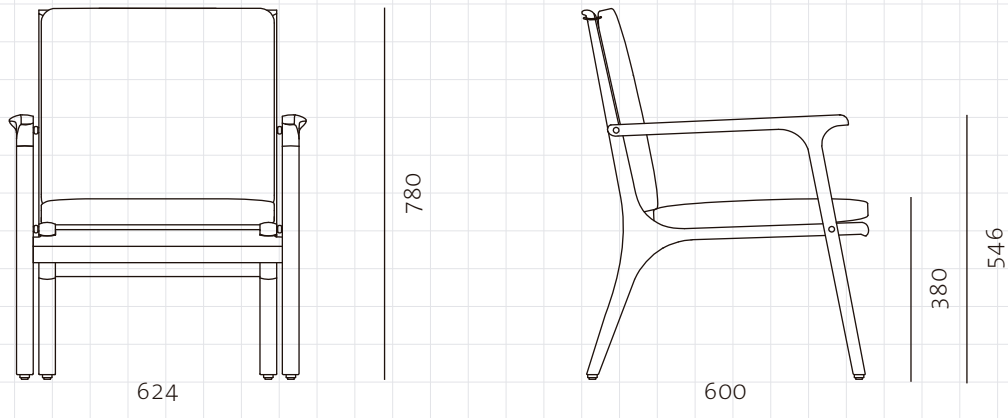

Rén Lounge Chair Small

CODE

RN-S111-S

DIMENSIONS

W624 x D600 x H780mm

NET WEIGHT

Seating height: 380mm

ENVIRONMENT

8.5 kg

MATERIALS

Indoor

Solid wood legs, Veneer laminate frame, Upholstered cushion, Down filling,

Brass plated stainless steel

*Please refer to website or contact your local representative for complete material swatches.

SHIPPING

Package	Assembled		
Package Qty	1 pcs/box		
Packaging	Measurement (mm)	Volume (cbm)	Gross Weight (kg)
FCL	W689 x D665 x H865	0.40	15.0
LCL/AIR	W709 x D685 x H960	0.47	21.0