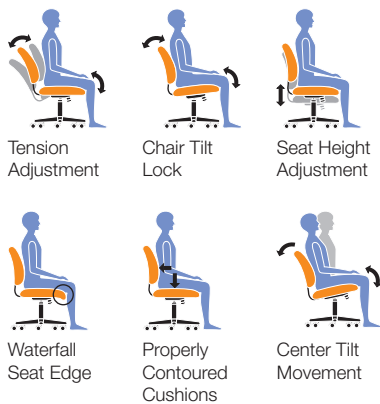

OTG11730B

Black luxhide upholstery with mock leather trim • Pneumatic seat height adjustment • Polished aluminum arms (arms can be removed to achieve a sleek look) • Single position tilt lock with swivel tilt mechanism and tilt tension adjustment • Concealed frame with chrome plated steel base and twin wheel carpet casters • Soft casters (OTG10700) are available • Greenguard certified • UPSable • Armless model available

Overall Dimensions: 23.5W x 24.5D x 40H
 Seat Height: 17.5" - 21.5"
 Seat Width: 21"
 Seat Depth: 17.5"
 Back Width: 20"
 Back Height: 21"
 Arm Height: 7.5"

Features:

List price **\$520**

This chair can be upholstered in other textile options and shipped within 2 days! (a \$55 list upcharge applies).