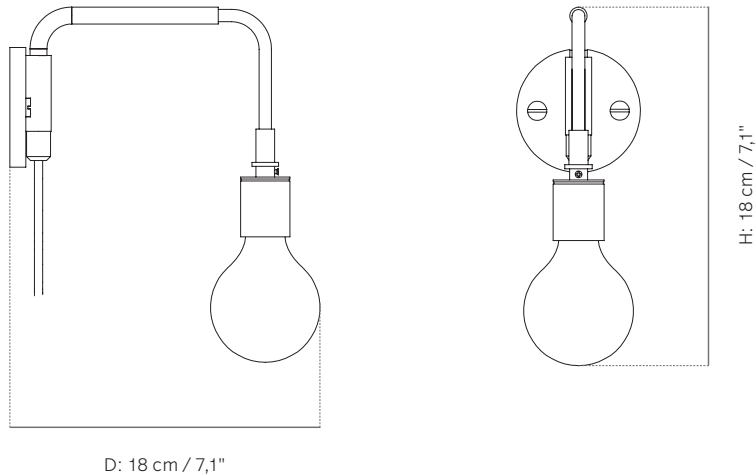

Indoor

Dimensions (cm/ in)

H: 18 cm / 7,1"

D: 18 cm / 7,1"

Colours

Brass

Black (RAL 9005)

The Tribeca series is a mix of lamps, pendants and chandeliers, all inspired by the New York City glamour of the late 1930s. The name Tribeca refers to a very popular part of New York in lower West Manhattan, the triangle below Canal Street. The various shapes and designs in the Tribeca series were created in an inspiring creative process where Søren Rose traveled the States, searching for beautiful old lamps and reusable parts to create each unique piece. Collister Table Lamp, forms the latest addition to the series, taking inspiration from the Duane pendant.

Tribeca Series Staple

Technical Specifications

Production Process

The arms and connection parts are made from solid brass or steel rod, the socket is painted ceramic. The brass is not lacquered so the metal will darken and patinate over time.