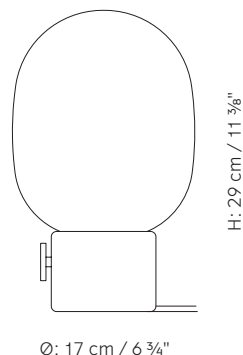

JWDA Table Lamp

Product Type

Table lamp

Production Process

Base in polished brass, brushed metal or concrete. The brass version is mirror polished but not lacquered so the metal will darken and patinate over time. The glass shade is made from mouth-blown opal glass. The knobs are bronzed brass and oxidized steel.

Environment

Indoor

Dimensions (cm / in)

H: 29 cm / 11 $\frac{3}{8}$ "

Ø: 17 cm / 6 $\frac{3}{4}$ "

Materials

Stainless steel, solid brass or concrete, glass, dimmer.

Base and Knob: Powder coated Steel and-
Matt Opal Glass.

Colours

Brushed Steel

Mirror Polished Brass

Light Grey / Brass

Black

Voltage (V)

120V

Light source & Energy efficiency class

G9, MAX 40W, A++, A+, A, B, C, D

Classification

IP20

Certifications

EN 60598-1:2008+A11:2009,

EN 60598-2-4:1997.

Cord length / diameter (cm / in)

200 cm / 78 $\frac{3}{4}$ "

Care Instructions

Use a soft dry cloth to clean. Do not use any cleaners with chemicals or harsh abrasives. Avoid using water.

JWDA pendant is part of a series of lamps inspired by traditional oil lamps. The lamp is made from honest materials – concrete and brass – ennobled by the refinement of its design.

Simplified and reduced of clutter to its essence, JWDA is minimalist lamp – but with a strong character. Its roundedness expresses warmth and friendliness. The lamp represents a study in the contrasts between the raw character of the concrete, the delicate glass and refined brass. Unusually for a pendant lamp, JWDA features a dimmer switch on its base, a practical function that makes this a perfect pendant to hang over a dining table or office desk.

About the Designer

Jonas Wagell is a Swedish architect and designer based in Stockholm. His work has come to be known for simplistic playfulness and clever compact living, with recent collaborations reaching as far as China, Taiwan and North America. The studio's architecture work is mostly known for the prefab house concept, 'Mini House', which has previously been recognized by Wallpaper* magazine naming him one of the 'World's 50 hottest young Architects' in 2008. Today, their work is primarily focused on product design and creative direction for clients around the world.