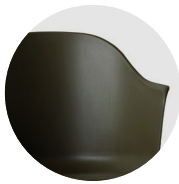

Harbour Chair, Available Shell Options

SHELL QUICK SHIP OPTIONS

Olive

SWIVEL BASE QUICK SHIP OPTIONS

UPHOLSTERED SHELL - VARIOUS OPTIONS