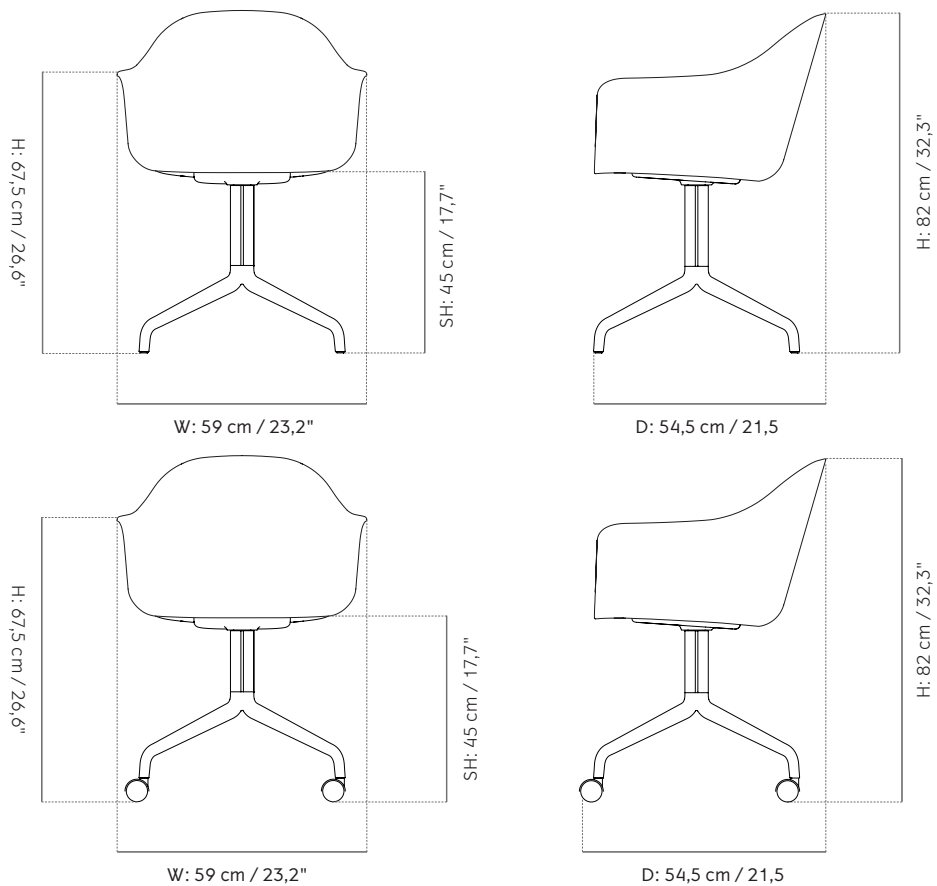

Harbour Chair, Swivel Base

Technical Specifications

Production Process

4-Star Base and Seat support is made from Die-Cast Aluminum. Centre column is made from Extruded Aluminum. The base is available with regular Swivel, Swivel with Return or Swivel with Castors.

Materials

Shell: 85% Polypropylene, 15% Glass Fiber
Base: Casted and Extruded Aluminum
Casters for Powder Coated Base: PA6, PUR
Casters for Steel Base: Aluminum, PA6, PUR

Test

EN1022:2005, L2, EN16139:2013, L2

Certifications

N/A

Colour Code

Base:
Black (RAL 9005)
Light Grey (RAL 9002)
Shell:
Burned Red (RAL 8015)
Olive (RAL 7002)
Khaki (RAL 1011)
White (RAL 9016)
Light Grey (RAL 9002)
Black (RAL 9005)

Gloss

Gloss 20

Weight item (kg)

To be announced

Packaging Type

Brown Box

Packaging Measurement (H * W * D)

Swivel: To be announced

Swivel with Castors: To be announced

Care Instructions

Plastic shell and base: Use a soft dry cloth to clean. Do not use any cleaners with chemicals or harsh abrasives. Avoid using water.

Upholstered Shell: Should be cleaned according to the recommendations of the textile / leather supplier.