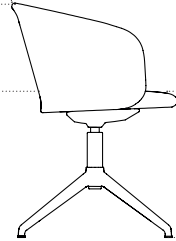

3D model

3D files of all products are available on the product pages on hem.com

Kendo Swivel Chair 5-star Castors

Top view

65 cm / 25.6 in

65 cm / 25.6 in

Kendo Swivel Chair 4-star Return

Top view

44 cm / 17 in

77 cm / 30 in

Side view

41 cm / 16.1 in

30 cm / 12 in

47 cm / 19 in

Kendo Swivel Chair 4-star Return

Top view

62 cm / 24 in

54 cm / 21 in

With proper care, the high quality of Hem furniture can be maintained for years to come. If you want to learn more or have any questions about our care & maintenance recommendations, please write to info@hem.com.