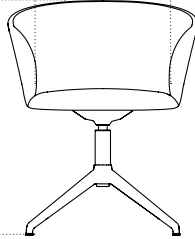

3D model

3D files of all products are available on the product pages on hem.com

Kendo Swivel Chair 5-star Castors

Top view

65 cm / 25.6 in

65 cm / 25.6 in

Kendo Swivel Chair 4-star Return

Top view

44 cm / 17 in

77 cm / 30 in

Side view

41 cm / 16.1 in

30 cm / 12 in

47 cm / 19 in

Kendo Swivel Chair 4-star Return

Top view