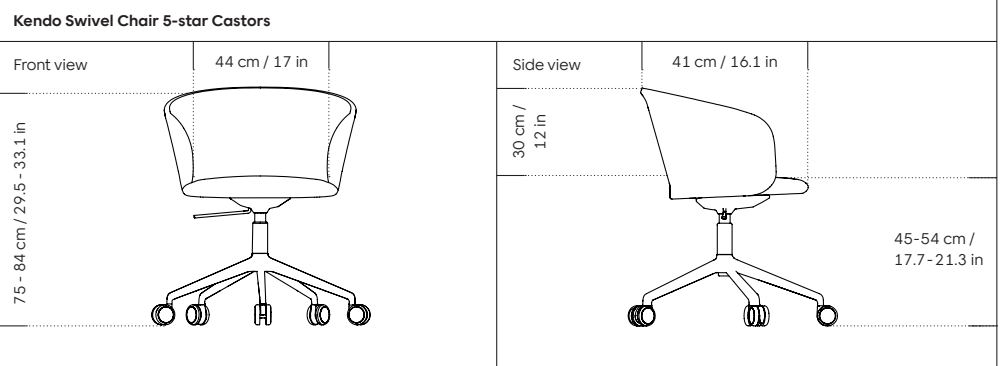

Upholstery Sera by Rohi (Germany) 94% Virgin Wool, 6% Polyamide >122,000 Martindale Pilling 4-5 Lightfastness 5-8 Flame resistance EN 1021: Part 1 & 2, BS 5852: Part 1 & 2 (Crib 5), US Cal. TB 117 Leg material Steel / Aluminum Powder Coated Polished Inside material PU foam Wooden structure Tests & certifications EN 16139:2013 - L2: Extreme use - Furniture - Strength, durability and safety - Requirements for non-domestic seating. // ANSI/BIFMA X5.1-2017 American National Standard For Office Furnishings - General Purpose Office Chairs Country of origin Lithuania	Always in stock We keep all our products in stock and ready to ship from our warehouses in the US and EU Sera Tivoli Sera Porcelain Sera Graphite Sera Canyon Powder Coated Steel / Aluminium Black RAL 9005 Polished Steel / Aluminium Samples We supply samples of all our material finishes, order them directly from hem.com/samples COM We offer custom upholsteries and/or stains of this product for larger orders. Reach out to info@hem.com for assistance