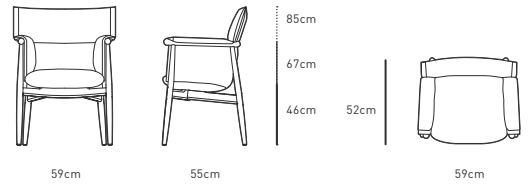

E005

E00S

E00S is a renowned Austrian design trio established in 1995 by Gernot Bohmann, Martin Bergmann and Harald Gründl in Vienna. The trio consider design a poetic discipline whose end result should always be able to accommodate the user's changing needs and desires.

E00S approaches the often-complex design challenges by analyzing past roots and contemporary context. Termed 'Poetical Analysis', E00S' process focuses on myths, rituals and intuitive expressions, creating connections that go beyond immediate impressions.

E00S has worked with a wide range of the world's best-known brands, among them Alessi, Bulthaup, and Adidas. They have published several books about their design approach, and earned over 130 international awards for their work.

EVERY PIECE COMES WITH A STORY

When you choose a piece of Carl Hansen & Søn furniture, you get much more than a physical product. Every piece represents a proud tradition of beautiful, distinctive craftsmanship, where nothing is left to chance and every detail is executed with the greatest love for design and crafting traditions.

Each iconic work passes through numerous expert hands before taking pride of place in your chosen space, recounting a story of masterful design crafted in quality wood from sustainable Scandinavian forests. We hope you will continue to tell the story. For us, that story is the reason for making furniture.

carlhansen.com